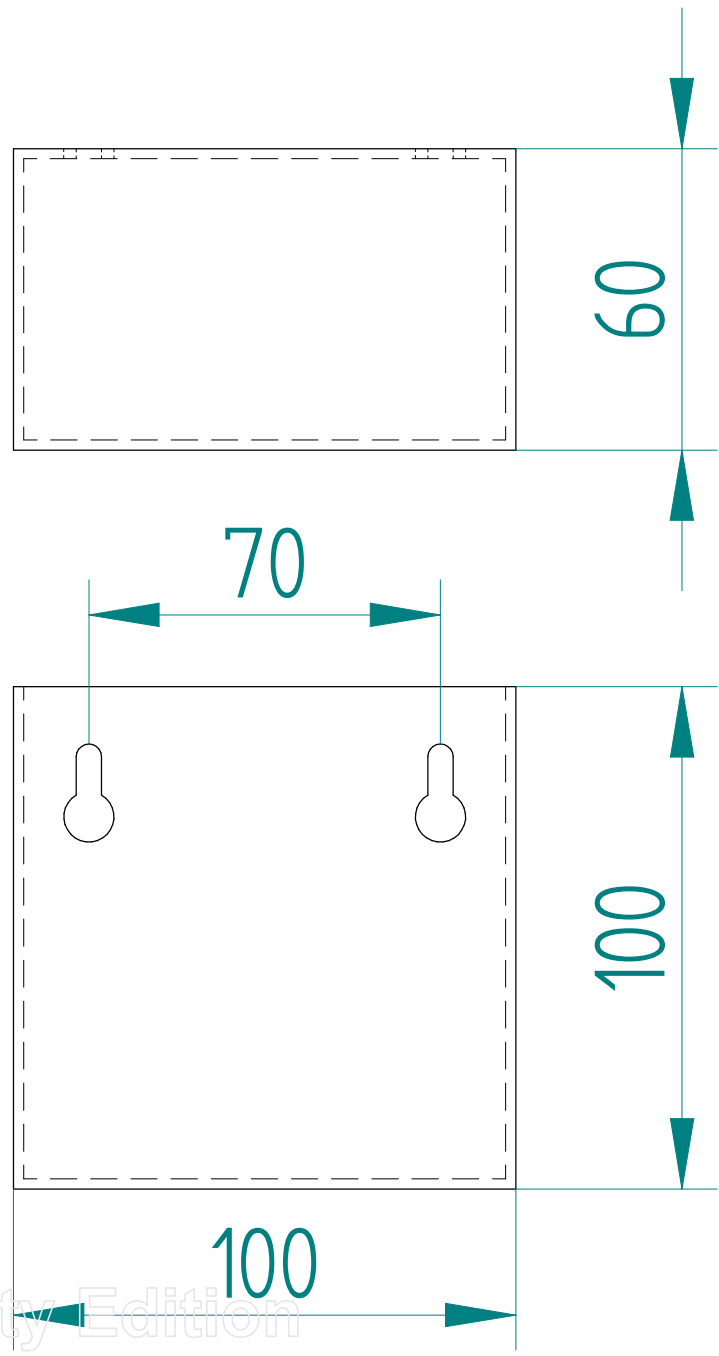

REVISION HISTORY			
REV	DESCRIPTION	DATE	APPROVED

Solid Edge Community Edition

DRAWN	NAME	DATE	Hanging Open Box	
CHECKED	ctheroux	10/11/20	TITLE	
ENG APPR				
MEGR APPR				
UNLESS OTHERWISE SPECIFIED DIMENSIONS ARE IN MILLIMETERS ANGLES: 90°			SIZE	REV
2 PL: 4X0X 3 PL: 4X0X			A1	
FILE NAME: HangingOpenBox.dft			SCALE	WEIGHT
				SHEET 1 OF 1